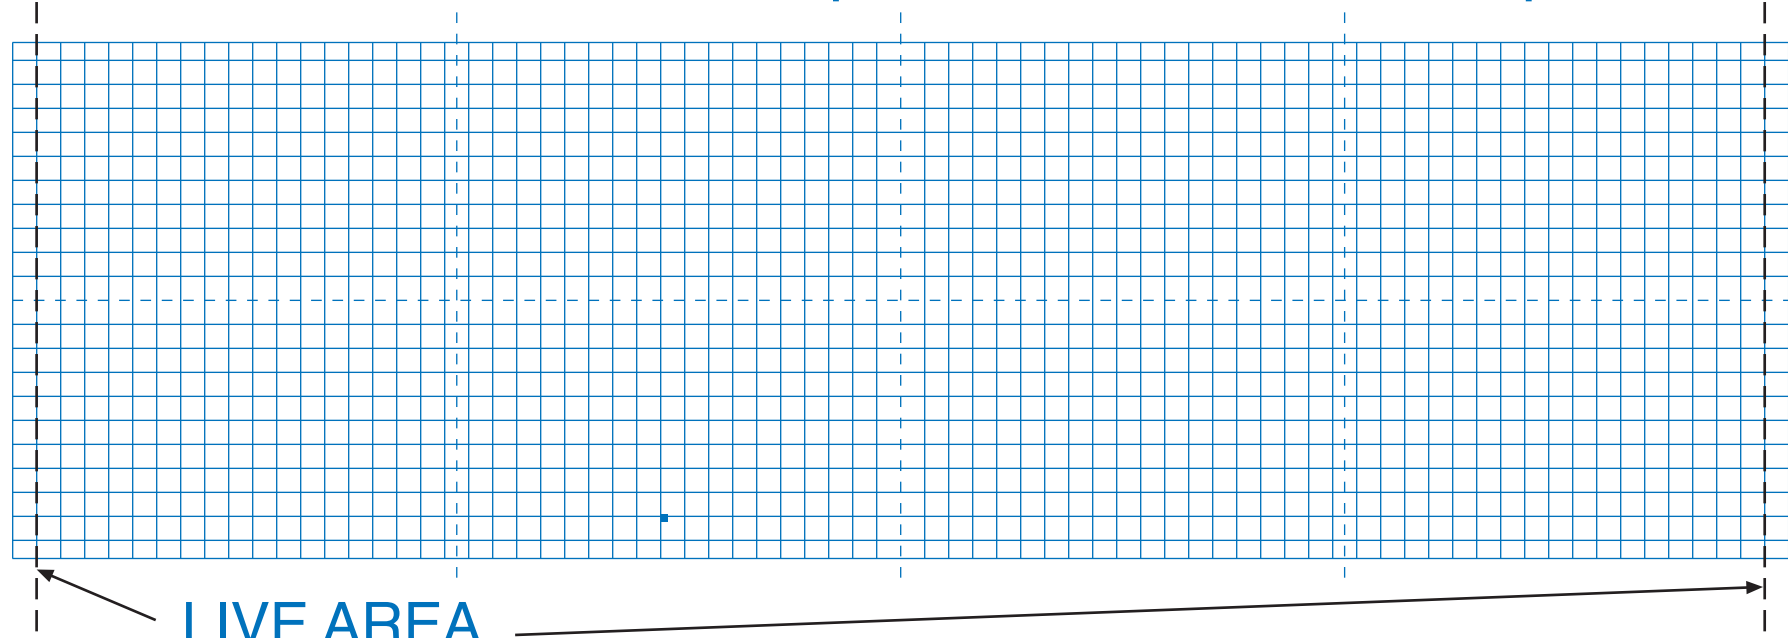

# D24/TD24 Cup/24oz Plastic Drink Cup

LIVE AREA

9.250"w x 2.688"h HP  
For wrapped sketch horz scale art 103%

HP

Colors: A- B- C- D- W- U-

Stock No.: TD24T  
Artist:  
Date: